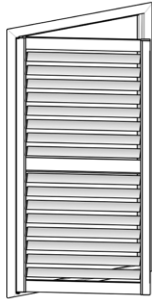

2 Panel Hinged

ALTRA DOUBLE HINGED SHUTTER

Altra Double Hinged Shutters features a hinged shutter in the traditional fold away style of a shutter. Altra Double Hinged Shutters will have either two panels (both folding to the left or right) or four panels two folding left and two folding right, or six panel configurations.

4 Panel Double Hinged

ALTRA FOLD SHUTTER

Altra Fold Shutters consist of panels that are connected to each other and fold to the side. The Shutters fold away on a top and bottom track. Panels can be configured to stack to the left or right or be split.

5 Panel Altra Fold

ALTRA HINGED SHUTTER

Altra Hinged Shutters available in one, two and three panel configurations will be the focal point of your room. The Aluminium material is durable and easy to clean and is beautifully finished to simulate the elegance of traditional timber shutter. The Altra Shutter also provides great practicality with good control over light and privacy.