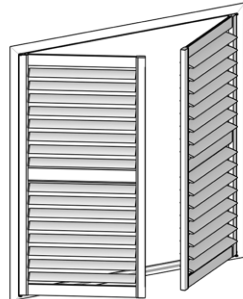

2 Panel Hinged