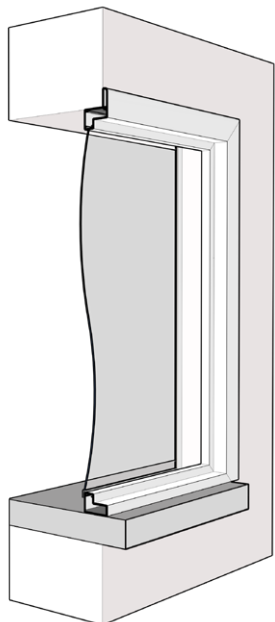

Pivot Hinge

Pivot Hinge
Available in White

ALTRA DOUBLE HINGED SHUTTER

Altra Double Hinged Shutters features a hinged shutter in the traditional hold away style of a shutter. The Shutters will have either 2 Panels (both folding to the left or right) or 4 Panels 2 folding left and 2 folding right, or six panel configurations. The advantage of the Double Hinged Shutter is a distinct traditional look, the Double Hinged Shutter also makes better use of the interior space when opening and is easier to accommodate obstructions in the room. The Aluminium material is durable and easy to clean and is beautifully finished to simulate the elegance of traditional timber shutter. The Altra Shutter also provides great practicality with good control over light and privacy.

2 Panel Double Hinged

4 Panel Double Hinged

6 Panel Double Hinged

ALTRA SHUTTER FRAME OPTIONS

The Altra Shutter is available with both a L Frame and a Z Frame, The Z frame overlaps the reveal and is great for concealing uneven window reveals.

You can combine the Z and L Frame on one shutter. For example you could do Z Frame Top, Left and Right with a L Frame on the bottom. This needs to be specified when ordering

Z - Frame

T - Post

L - Frame

L-Frame Face