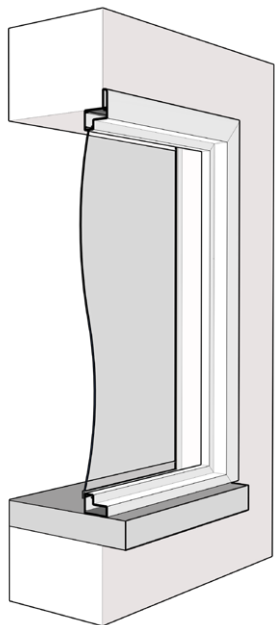

4 Panel Double Hinged

ALTRA FOLD SHUTTER

Altra Fold Shutters consist of panels that are connected to each other and fold to the side. The Shutters fold away on a top and bottom track. Panels can be configured to stack to the left or right or be split.

5 Panel Altra Fold

ALTRA HINGED SHUTTER

Altra Hinged Shutters available in one, two and three panel configurations will be the focal point of your room. The Aluminium material is durable and easy to clean and is beautifully finished to simulate the elegance of traditional timber shutter. The Altra Shutter also provides great practicality with good control over light and privacy.

1 Panel Hinged

2 Panel Hinged

3 Panel Hinged

ALTRA SHUTTER FRAME OPTIONS

The Altra Shutter is available with both a L Frame and a Z Frame, The Z frame overlaps the reveal and is great for concealing uneven window reveals.

You can combine the Z and L Frame on one shutter. For example you could do Z Frame Top, Left and Right with a L Frame on the bottom. This needs to be specified when ordering

Z - Frame

T - Post

L - Frame

L-Frame Face