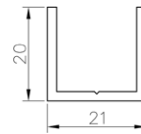

ALTRA FOLD SHUTTER

Altra Fold Shutters consist of panels that are connected to each other and fold to the side. The Shutters fold away on a top and bottom track. Panels can be configured to stack to the left or right or be split. The Altra Fold is suitable for wider windows or openings, the Altra Fold can also be used externally or on a patio. The Shutter is a fantastic product to provide privacy, light control and a distinct fashionable look for wide openings and windows. The Aluminium material is durable and easy to clean and is beautifully finished to simulate the elegance of traditional timber shutter. The Altra Shutter also provides great practicality with good control over light and privacy.

ALUMINIUM CROSS SECTIONS

Top Track

Walk Over Bottom Track

Recessed Bottom Track

Side Liner

2 PANEL SHUTTER FOLD

2 Panel LL

3 PANEL SHUTTER FOLD