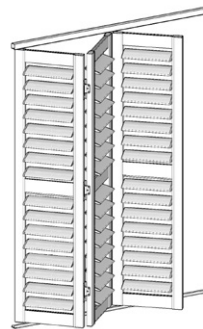

ALTRA FOLD SHUTTER

Altra Fold Shutters consist of panels that are connected to each other and fold to the side. The Shutters fold away on a top and bottom track. Panels can be configured to stack to the left or right or be split. The Altra Fold is suitable for wider windows or openings, the Altra Fold can also be used externally or on a patio. The Shutter is a fantastic product to provide privacy, light control and a distinct fashionable look for wide openings and windows. The Aluminium material is durable and easy to clean and is beautifully finished to simulate the elegance of traditional timber shutter. The Altra Shutter also provides great practicality with good control over light and privacy.

ALUMINIUM CROSS SECTIONS

Top Track

Walk Over Bottom Track

Recessed Bottom Track

Side Liner

2 PANEL SHUTTER FOLD

2 Panel LL

3 PANEL SHUTTER FOLD

3 Panel LL R

3 Panel LLL

4 PANEL SHUTTER FOLD

4 Panel Float

4 Panel LLLL

4 Panel LL RR

4 Panel LLL R

5 PANEL SHUTTER FOLD