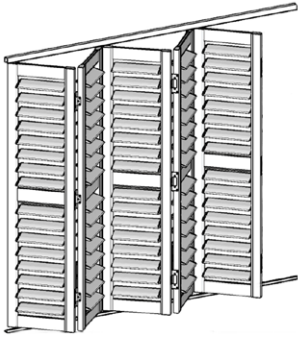

ALTRA FOLD SHUTTER

Altra Fold Shutters consist of panels that are connected to each other and fold to the side. The Shutters fold away on a top and bottom track. Panels can be configured to stack to the left or right or be split. The Altra Fold is suitable for wider windows or openings, the Altra Fold can also be used externally or on a patio. The Shutter is a fantastic product to provide privacy, light control and a distinct fashionable look for wide openings and windows. The Aluminium material is durable and easy to clean and is beautifully finished to simulate the elegance of traditional timber shutter. The Altra Shutter also provides great practicality with good control over light and privacy.

3 Panel LL R

3 Panel LLL

4 PANEL SHUTTER FOLD

4 Panel Float

4 Panel LLLL

4 Panel LL RR

4 Panel LLL R

5 PANEL SHUTTER FOLD