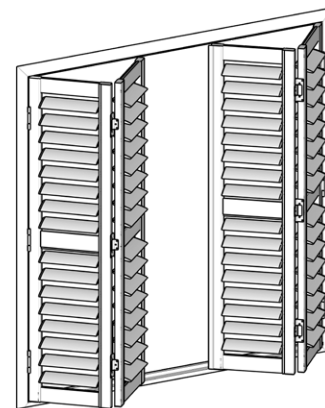

Altra Shutters aluminium construction allows us to make wider panels than wood or PVC shutters. Panels can be made up to 1100mm wide for Hinged, 600mm wide for Double Hinged and 750mm wide for Altra Fold.

ALTRA HINGED SHUTTER

Altra Hinged Shutters available in one, two and three panel configurations will be the focal point of your room. The Aluminium material is durable and easy to clean and is beautifully finished to simulate the elegance of a traditional shutter.

2 Panel Hinged

ALTRA DOUBLE HINGED SHUTTER

Altra Double Hinged Shutters features a hinged shutter in the traditional fold away style of a shutter. Altra Double Hinged Shutters will have either two panels (both folding to the left or right) or four panels two folding left and two folding right, or six panel configurations.

4 Panel Double Hinged

ALTRA FOLD SHUTTER

Altra Fold Shutters consist of panels that are connected to each other and fold to the side. The Shutters fold away on a top and bottom track. Panels can be configured to stack to the left or right or be split.