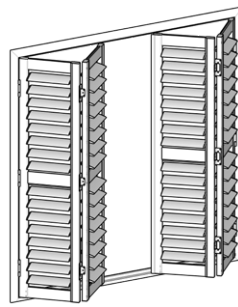

ALTRA SHUTTER HINGE OPTIONS

The Altra Shutter is available with a Pivot Hinge or a Sinkless Aluminium Hinge, both hinges have been selected to minimise shutter sag.

Sinkless Hinge

Sinkless Aluminium Hinge
Available in White and Silver

Pivot Hinge

Pivot Hinge
Available in White

ALTRA DOUBLE HINGED SHUTTER

Altra Double Hinged Shutters features a hinged shutter in the traditional hold away style of a shutter. The Shutters will have either 2 Panels (both folding to the left or right) or 4 Panels 2 folding left and 2 folding right, or six panel configurations. The advantage of the Double Hinged Shutter is a distinct traditional look, the Double Hinged Shutter also makes better use of the interior space when opening and is easier to accommodate obstructions in the room. The Aluminium material is durable and easy to clean and is beautifully finished to simulate the elegance of traditional timber shutter. The Altra Shutter also provides great practicality with good control over light and privacy.

2 Panel Double Hinged

4 Panel Double Hinged

6 Panel Double Hinged

ALTRA SHUTTER FRAME OPTIONS

The Altra Shutter is available with both a L Frame and a Z Frame, The Z frame overlaps the reveal and is great for concealing uneven window reveals.