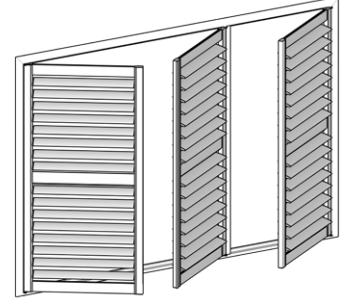

2 Panel Hinged

ALTRA DOUBLE HINGED SHUTTER

Altra Double Hinged Shutters features a hinged shutter in the traditional fold away style of a shutter. Altra Double Hinged Shutters will have either two panels (both folding to the left or right) or four panels two folding left and two folding right, or six panel configurations.

4 Panel Double Hinged

ALTRA FOLD SHUTTER

Altra Fold Shutters consist of panels that are connected to each other and fold to the side. The Shutters fold away on a top and bottom track. Panels can be configured to stack to the left or right or be split.

5 Panel Altra Fold

ALTRA HINGED SHUTTER

Altra Hinged Shutters available in one, two and three panel configurations will be the focal point of your room. The Aluminium material is durable and easy to clean and is beautifully finished to simulate the elegance of traditional timber shutter. The Altra Shutter also provides great practicality with good control over light and privacy.

1 Panel Hinged

2 Panel Hinged

3 Panel Hinged

ALTRA SHUTTER FRAME OPTIONS

The Altra Shutter is available with both a L Frame and a Z Frame, The Z frame overlaps the reveal and is great for concealing uneven window reveals.