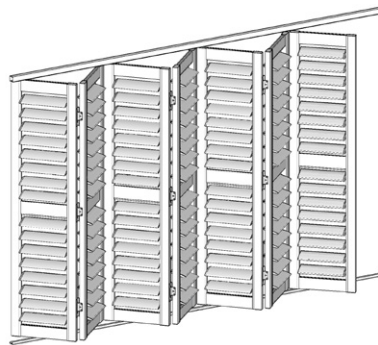

7 PANEL SHUTTER FOLD