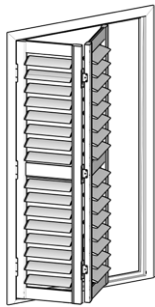

ALTRA SHUTTER HINGE OPTIONS

The Altra Shutter is available with a Pivot Hinge or a Sinkless Aluminium Hinge, both hinges have been selected to minimise shutter sag.

Sinkless Hinge

Sinkless Aluminium Hinge
Available in White and Silver

Pivot Hinge

Pivot Hinge
Available in White

ALTRA DOUBLE HINGED SHUTTER

Altra Double Hinged Shutters features a hinged shutter in the traditional hold away style of a shutter. The Shutters will have either 2 Panels (both folding to the left or right) or 4 Panels 2 folding left and 2 folding right, or six panel configurations. The advantage of the Double Hinged Shutter is a distinct traditional look, the Double Hinged Shutter also makes better use of the interior space when opening and is easier to accommodate obstructions in the room. The Aluminium material is durable and easy to clean and is beautifully finished to simulate the elegance of traditional timber shutter. The Altra Shutter also provides great practicality with good control over light and privacy.

2 Panel Double Hinged

4 Panel Double Hinged

6 Panel Double Hinged

ALTRA SHUTTER FRAME OPTIONS

The Altra Shutter is available with both a L Frame and a Z Frame, The Z frame overlaps the reveal and is great for concealing uneven window reveals.