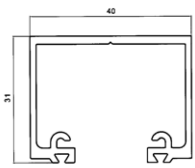

ALTRA FOLD SHUTTER

Altra Fold Shutters consist of panels that are connected to each other and fold to the side. The Shutters fold away on a top and bottom track. Panels can be configured to stack to the left or right or be split. The Altra Fold is suitable for wider windows or openings, the Altra Fold can also be used externally or on a patio. The Shutter is a fantastic product to provide privacy, light control and a distinct fashionable look for wide openings and windows. The Aluminium material is durable and easy to clean and is beautifully finished to simulate the elegance of traditional timber shutter. The Altra Shutter also provides great practicality with good control over light and privacy.

ALUMINIUM CROSS SECTIONS

Top Track