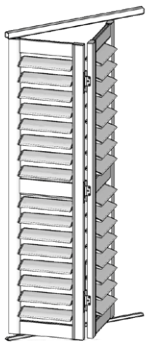

ALTRA FOLD SHUTTER

Altra Fold Shutters consist of panels that are connected to each other and fold to the side. The Shutters fold away on a top and bottom track. Panels can be configured to stack to the left or right or be split. The Altra Fold is suitable for wider windows or openings, the Altra Fold can also be used externally or on a patio. The Shutter is a fantastic product to provide privacy, light control and a distinct fashionable look for wide openings and windows. The Aluminium material is durable and easy to clean and is beautifully finished to simulate the elegance of traditional timber shutter. The Altra Shutter also provides great practicality with good control over light and privacy.

ALUMINIUM CROSS SECTIONS

Top Track

Walk Over Bottom Track

Recessed Bottom Track

Side Liner

2 PANEL SHUTTER FOLD

2 Panel LL

3 PANEL SHUTTER FOLD

3 Panel LL R

3 Panel LLL

4 PANEL SHUTTER FOLD

4 Panel Float

4 Panel LLLL

4 Panel LL RR

4 Panel LLL R

5 PANEL SHUTTER FOLD

5 Panel LLL RR

5 Panel LLLL R

5 Panel LLLLL

6 PANEL SHUTTER FOLD

6 Panel Float

6 Panel LLLLLL

6 Panel LLL RRR

6 Panel LLLL RR