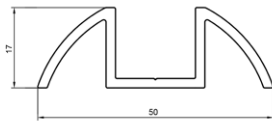

Walk Over Bottom Track