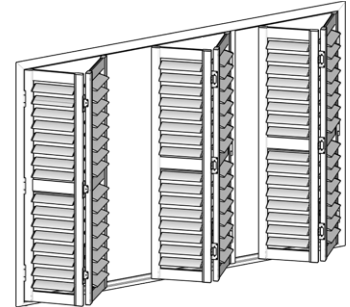

ALTRA SHUTTER HINGE OPTIONS

The Altra Shutter is available with a Pivot Hinge or a Sinkless Aluminium Hinge, both hinges have been selected to minimise shutter sag.

Sinkless Hinge

Sinkless Aluminium Hinge
Available in White and Silver

Pivot Hinge

Pivot Hinge
Available in White

ALTRA DOUBLE HINGED SHUTTER

Altra Double Hinged Shutters features a hinged shutter in the traditional hold away style of a shutter. The Shutters will have either 2 Panels (both folding to the left or right) or 4 Panels 2 folding left and 2 folding right, or six panel configurations. The advantage of the Double Hinged Shutter is a distinct traditional look, the Double Hinged Shutter also makes better use of the interior space when opening and is easier to accommodate obstructions in the room. The Aluminium material is durable and easy to clean and is beautifully finished to simulate the elegance of traditional timber shutter. The Altra Shutter also provides great practicality with good control over light and privacy.

2 Panel Double Hinged

4 Panel Double Hinged

6 Panel Double Hinged

ALTRA SHUTTER FRAME OPTIONS

The Altra Shutter is available with both a L Frame and a Z Frame, The Z frame overlaps the reveal and is great for concealing uneven window reveals.