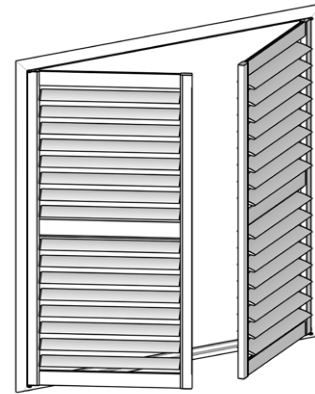

ALTRA HINGED SHUTTER

Altra Hinged Shutters available in one, two and three panel configurations will be the focal point of your room. The Aluminium material is durable and easy to clean and is beautifully finished to simulate the elegance of a traditional shutter.

2 Panel Hinged