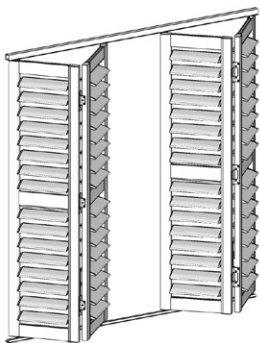

ALTRA FOLD SHUTTER

Altra Fold Shutters consist of panels that are connected to each other and fold to the side. The Shutters fold away on a top and bottom track. Panels can be configured to stack to the left or right or be split. The Altra Fold is suitable for wider windows or openings, the Altra Fold can also be used externally or on a patio. The Shutter is a fantastic product to provide privacy, light control and a distinct fashionable look for wide openings and windows. The Aluminium material is durable and easy to clean and is beautifully finished to simulate the elegance of traditional timber shutter. The Altra Shutter also provides great practicality with good control over light and privacy.

ALUMINIUM CROSS SECTIONS

Top Track

Walk Over Bottom Track

Recessed Bottom Track

Side Liner

2 PANEL SHUTTER FOLD

2 Panel LL

3 PANEL SHUTTER FOLD

3 Panel LL R

3 Panel LLL

4 PANEL SHUTTER FOLD

4 Panel Float

4 Panel LLLL

4 Panel LL RR

4 Panel LLL R

5 PANEL SHUTTER FOLD