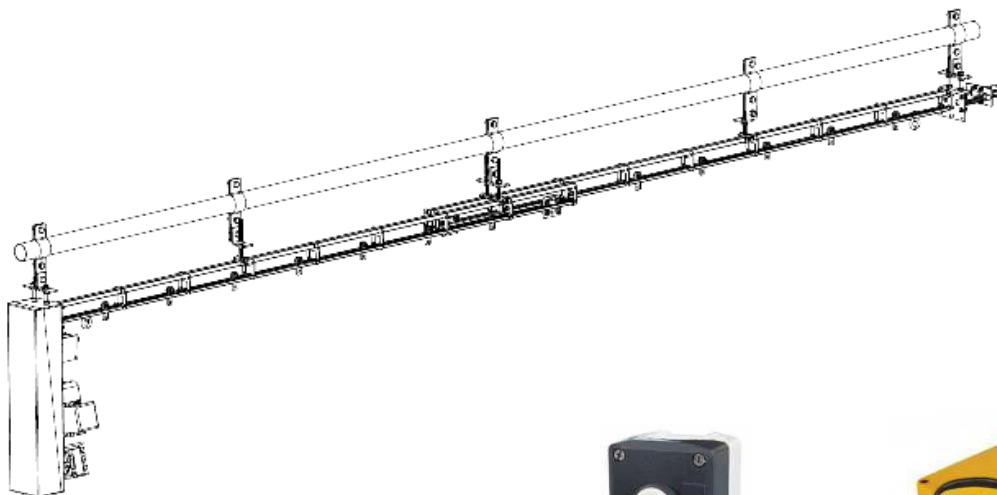

CURTAIN TRACK TR4

PARAMETERS

- Maximum curtain weight 40 kg
- Maximum aperture up to 10m
- Speed up to 0.3 m/s
- Operated by:
 - electrical winch
 - hand winch
 - pull rope
 - walk along
- Power 240V, 1Ph, 50 Hz, 0.09kW
- Steel wire D2mm - winch operated
- Rope D5mm - pull rope operated
- Limit switch for open/close position adjusting
- Wall, pipe or ceiling fixing
- CE certified

OPTIONS

- Variable speed
- Several remote control button stations
- Radio remote control

PUSHBUTTON STATION

RADIO CONTROL "TELE-RADIO"

WINCH OPERATED

PULLING ROPE OPERATED

E/EV

H