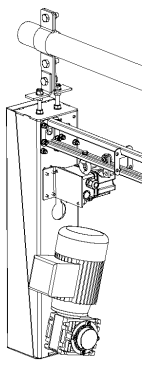

CURTAIN TRACK TR4

PARAMETERS

- Maximum curtain weight 40 kg
- Maximum aperture up to 10m
- Speed up to 0.3 m/s
- Operated by:
 - electrical winch
 - hand winch
 - pull rope
 - walk along
- Power 240V, 1Ph, 50 Hz, 0.09kW
- Steel wire D2mm - winch operated
- Rope D5mm - pull rope operated
- Limit switch for open/close position adjusting
- Wall, pipe or ceiling fixing
- CE certified

OPTIONS

- Variable speed
- Several remote control button stations
- Radio remote control

PUSHBUTTON STATION

RADIO CONTROL "TELE-RADIO"

WINCH OPERATED

PULLING ROPE OPERATED

E/EV

H