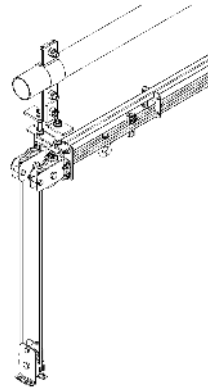

CURTAIN TRACK TR4

PARAMETERS

- Maximum curtain weight 40 kg
- Maximum aperture up to 10m
- Speed up to 0.3 m/s
- Operated by:
 - electrical winch
 - hand winch
 - pull rope
 - walk along
- Power 240V, 1Ph, 50 Hz, 0.09kW
- Steel wire D2mm - winch operated
- Rope D5mm - pull rope operated
- Limit switch for open/close position adjusting
- Wall, pipe or ceiling fixing
- CE certified

OPTIONS

- Variable speed
- Several remote control button stations
- Radio remote control

PUSHBUTTON STATION

RADIO CONTROL "TELE-RADIO"

WINCH OPERATED

PULLING ROPE OPERATED

E/EV

H