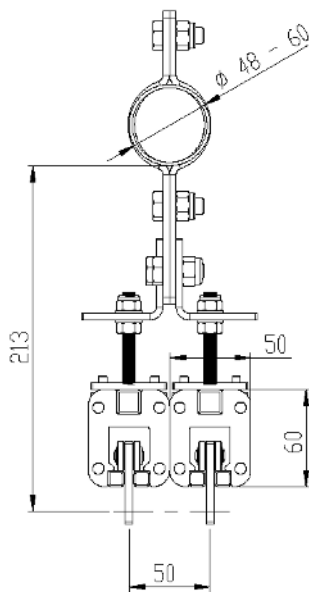

CURTAIN TRACK TR4

PARAMETERS

- Maximum curtain weight 40 kg
- Maximum aperture up to 10m
- Speed up to 0.3 m/s
- Operated by:
 - electrical winch
 - hand winch
 - pull rope
 - walk along
- Power 240V, 1Ph, 50 Hz, 0.09kW
- Steel wire D2mm - winch operated
- Rope D5mm - pull rope operated
- Limit switch for open/close position adjusting
- Wall, pipe or ceiling fixing
- CE certified

P

A

F

PIPE FIXING

WALL FIXING

CEILING FIXING

PF

WF