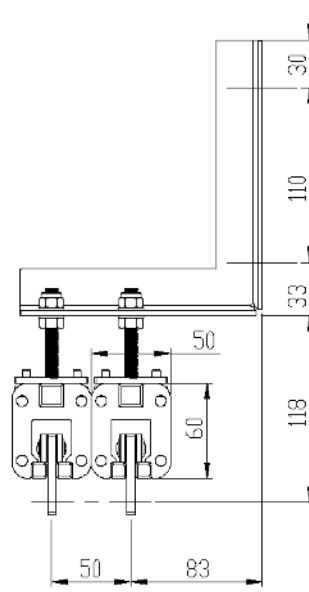

CURTAIN TRACK TR4

PARAMETERS

- Maximum curtain weight 40 kg
- Maximum aperture up to 10m
- Speed up to 0.3 m/s
- Operated by:
 - electrical winch
 - hand winch
 - pull rope
 - walk along
- Power 240V, 1Ph, 50 Hz, 0.09kW
- Steel wire D2mm - winch operated
- Rope D5mm - pull rope operated
- Limit switch for open/close position adjusting
- Wall, pipe or ceiling fixing
- CE certified

P

A

F

PIPE FIXING

WALL FIXING

CEILING FIXING

PF

WF