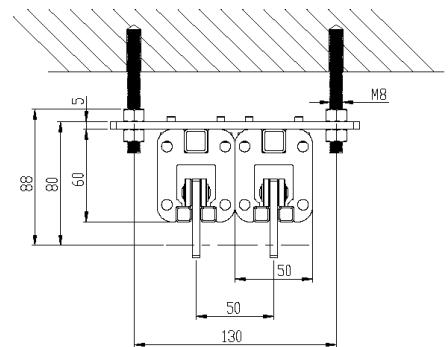

WINCH OPERATED

PULLING ROPE OPERATED

PIPE FIXING

WALL FIXING

CEILING FIXING

PF

WF

CF