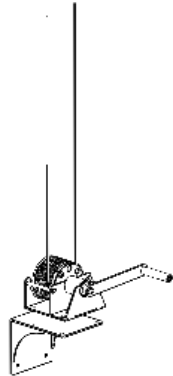

CURTAIN TRACK TR4

PARAMETERS

- Maximum curtain weight 40 kg
- Maximum aperture up to 10m
- Speed up to 0.3 m/s
- Operated by:
 - electrical winch
 - hand winch
 - pull rope
 - walk along
- Power 240V, 1Ph, 50 Hz, 0.09kW
- Steel wire D2mm - winch operated
- Rope D5mm - pull rope operated
- Limit switch for open/close position adjusting
- Wall, pipe or ceiling fixing
- CE certified

OPTIONS

- Variable speed
- Several remote control button stations
- Radio remote control

PUSHBUTTON STATION

RADIO CONTROL "TELE-RADIO"

WINCH OPERATED

PULLING ROPE OPERATED

E/EV

H